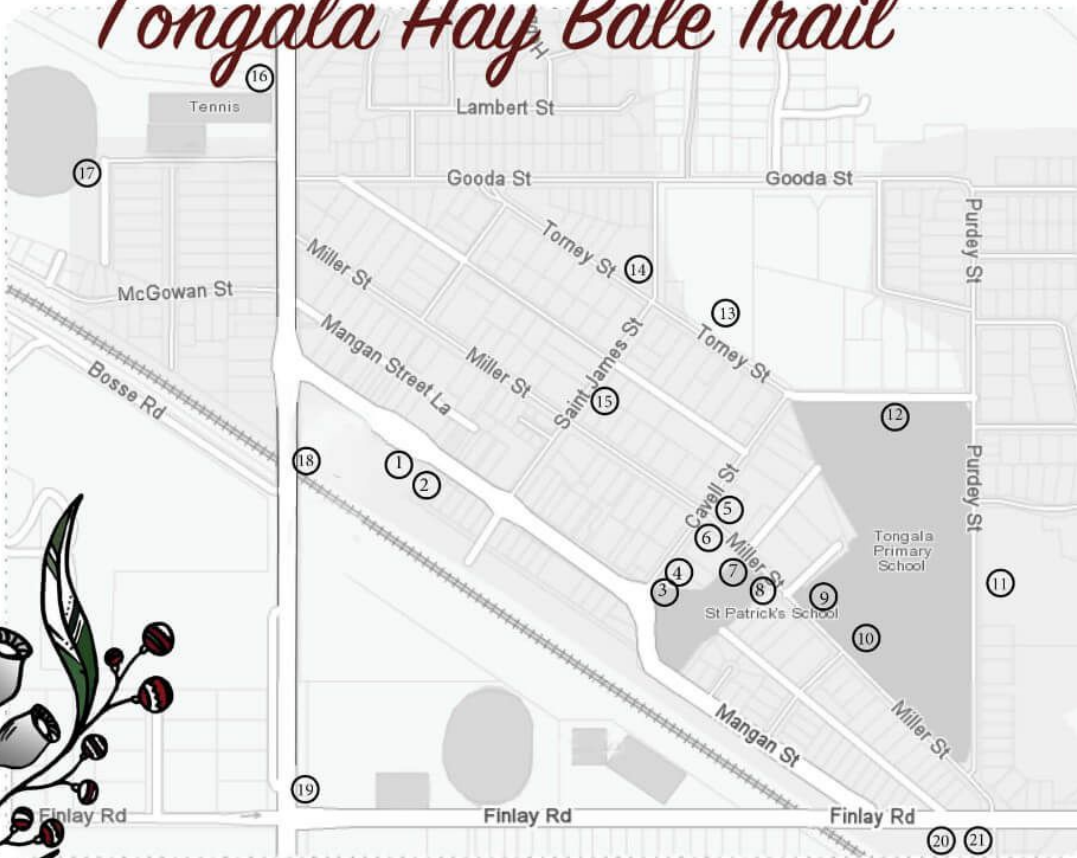

Tongala Hay Bale Trail

2021

Christmas in the Country'

Installation	Location	Artist	Sponsor	
1	Garfield & Odie Love Christmas	Tongala Kiosk, Mangan Street	Mitchell Oats	MB Bakery & Cafe
2	Celebration!	Potts Village Green, Mangan Street	Community Bank Tongala Staff	Community Bank Tongala
3	Mooney Christmas	Old Post Office, Cavell Street	Anna Fitzgerald	SLTEC
4	Hay look! It's Farmer Christmas!	Old Post Office, Cavell Street	Dael Summers	SLTEC
5	Rudolph the Rednose Roo	Corner Cavell & Miller Steet	Amber Townsend	P & K Craig
6	Presents Galore!	Cavell Manna	Janice Wild	John Bentley
7	Yeehaw It's Santa!	St Patricks Primary, Miller Street	St Patricks students	Tongala Football Netball Club

Installation	Location	Artist	Sponsor	
8	Jingle Bulls	St Patricks Primary, Miller Street	St Patricks students	Tongala Post Office
9	Santas Sausage Sizzle	Tongala Primary School, Miller Street	Tongla Primary School Students	Ohlsen Building Co.
10	Christmas Gnome	Tongala Primary School, Miller Steet	Tongla Primary School Students	Tongala Football Netball Club
11	Charlie the Christmas Dog	Tongala Aged care, Purdey Street	TPS grades 5/6C & 5/6E-C	COPRICE
12	Connection to Country	Back Oval, Torney Street	Neva & Dede Atkinson	McConnell Bus Operations
13	Aussie Christmas Tree	Centennial Park, Torney Street	Jackie Humphreys	Ross Nevett Automotive
14	"Got a Bit On"	St. James Park, Torney Street	Georgie Hacon	R.A.Z Driving school
15	Guiding Star	Girl Guides Hall, St James Street	Tongala Girl Guides	COPRICE
16	The Cheeky Elf	Tongala Child Care (Cottage), Henderson Road	Ali Farrell	Tongala Community Activity Centre
17	RUOK?	Tongala Recreation Reserve, Doug Nicholls Drive	Tongala Development Group	Anonymous
18	Christmas Day	Avenue of Honour, Henderson Road	Tongala Street Art Group	Mawsons
19	Dancing Boots	Corner Henderson & Finlay Road	Jenni Croft	GTS Farm Supplies
20	Christmas Kooka	Apex Park, Finlay Road	Sarah Hill	Tongala Hotel Motel
21	Chillin' in the Country	Finlay Road	Robbie Graham	Jim Miller